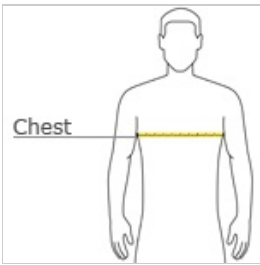

CARE INSTRUCTIONS

Machine wash cold with like colors. Do not bleach do not use softener. Tumble dry low. Remove promptly. Cool iron on reverse side if needed. Do not dry clean

front

back

HOW TO MEASURE

CHEST
With arms down at sides, measure around the upper body, under arms and over the fullest part of the chest.

SIZE CHART

	XS	S	M	L	XL
Size	4/5	6/8	10/12	14/16	18/20
Chest	22-24	25-27	28-30	30-32	32-34

COLOR INFORMATION